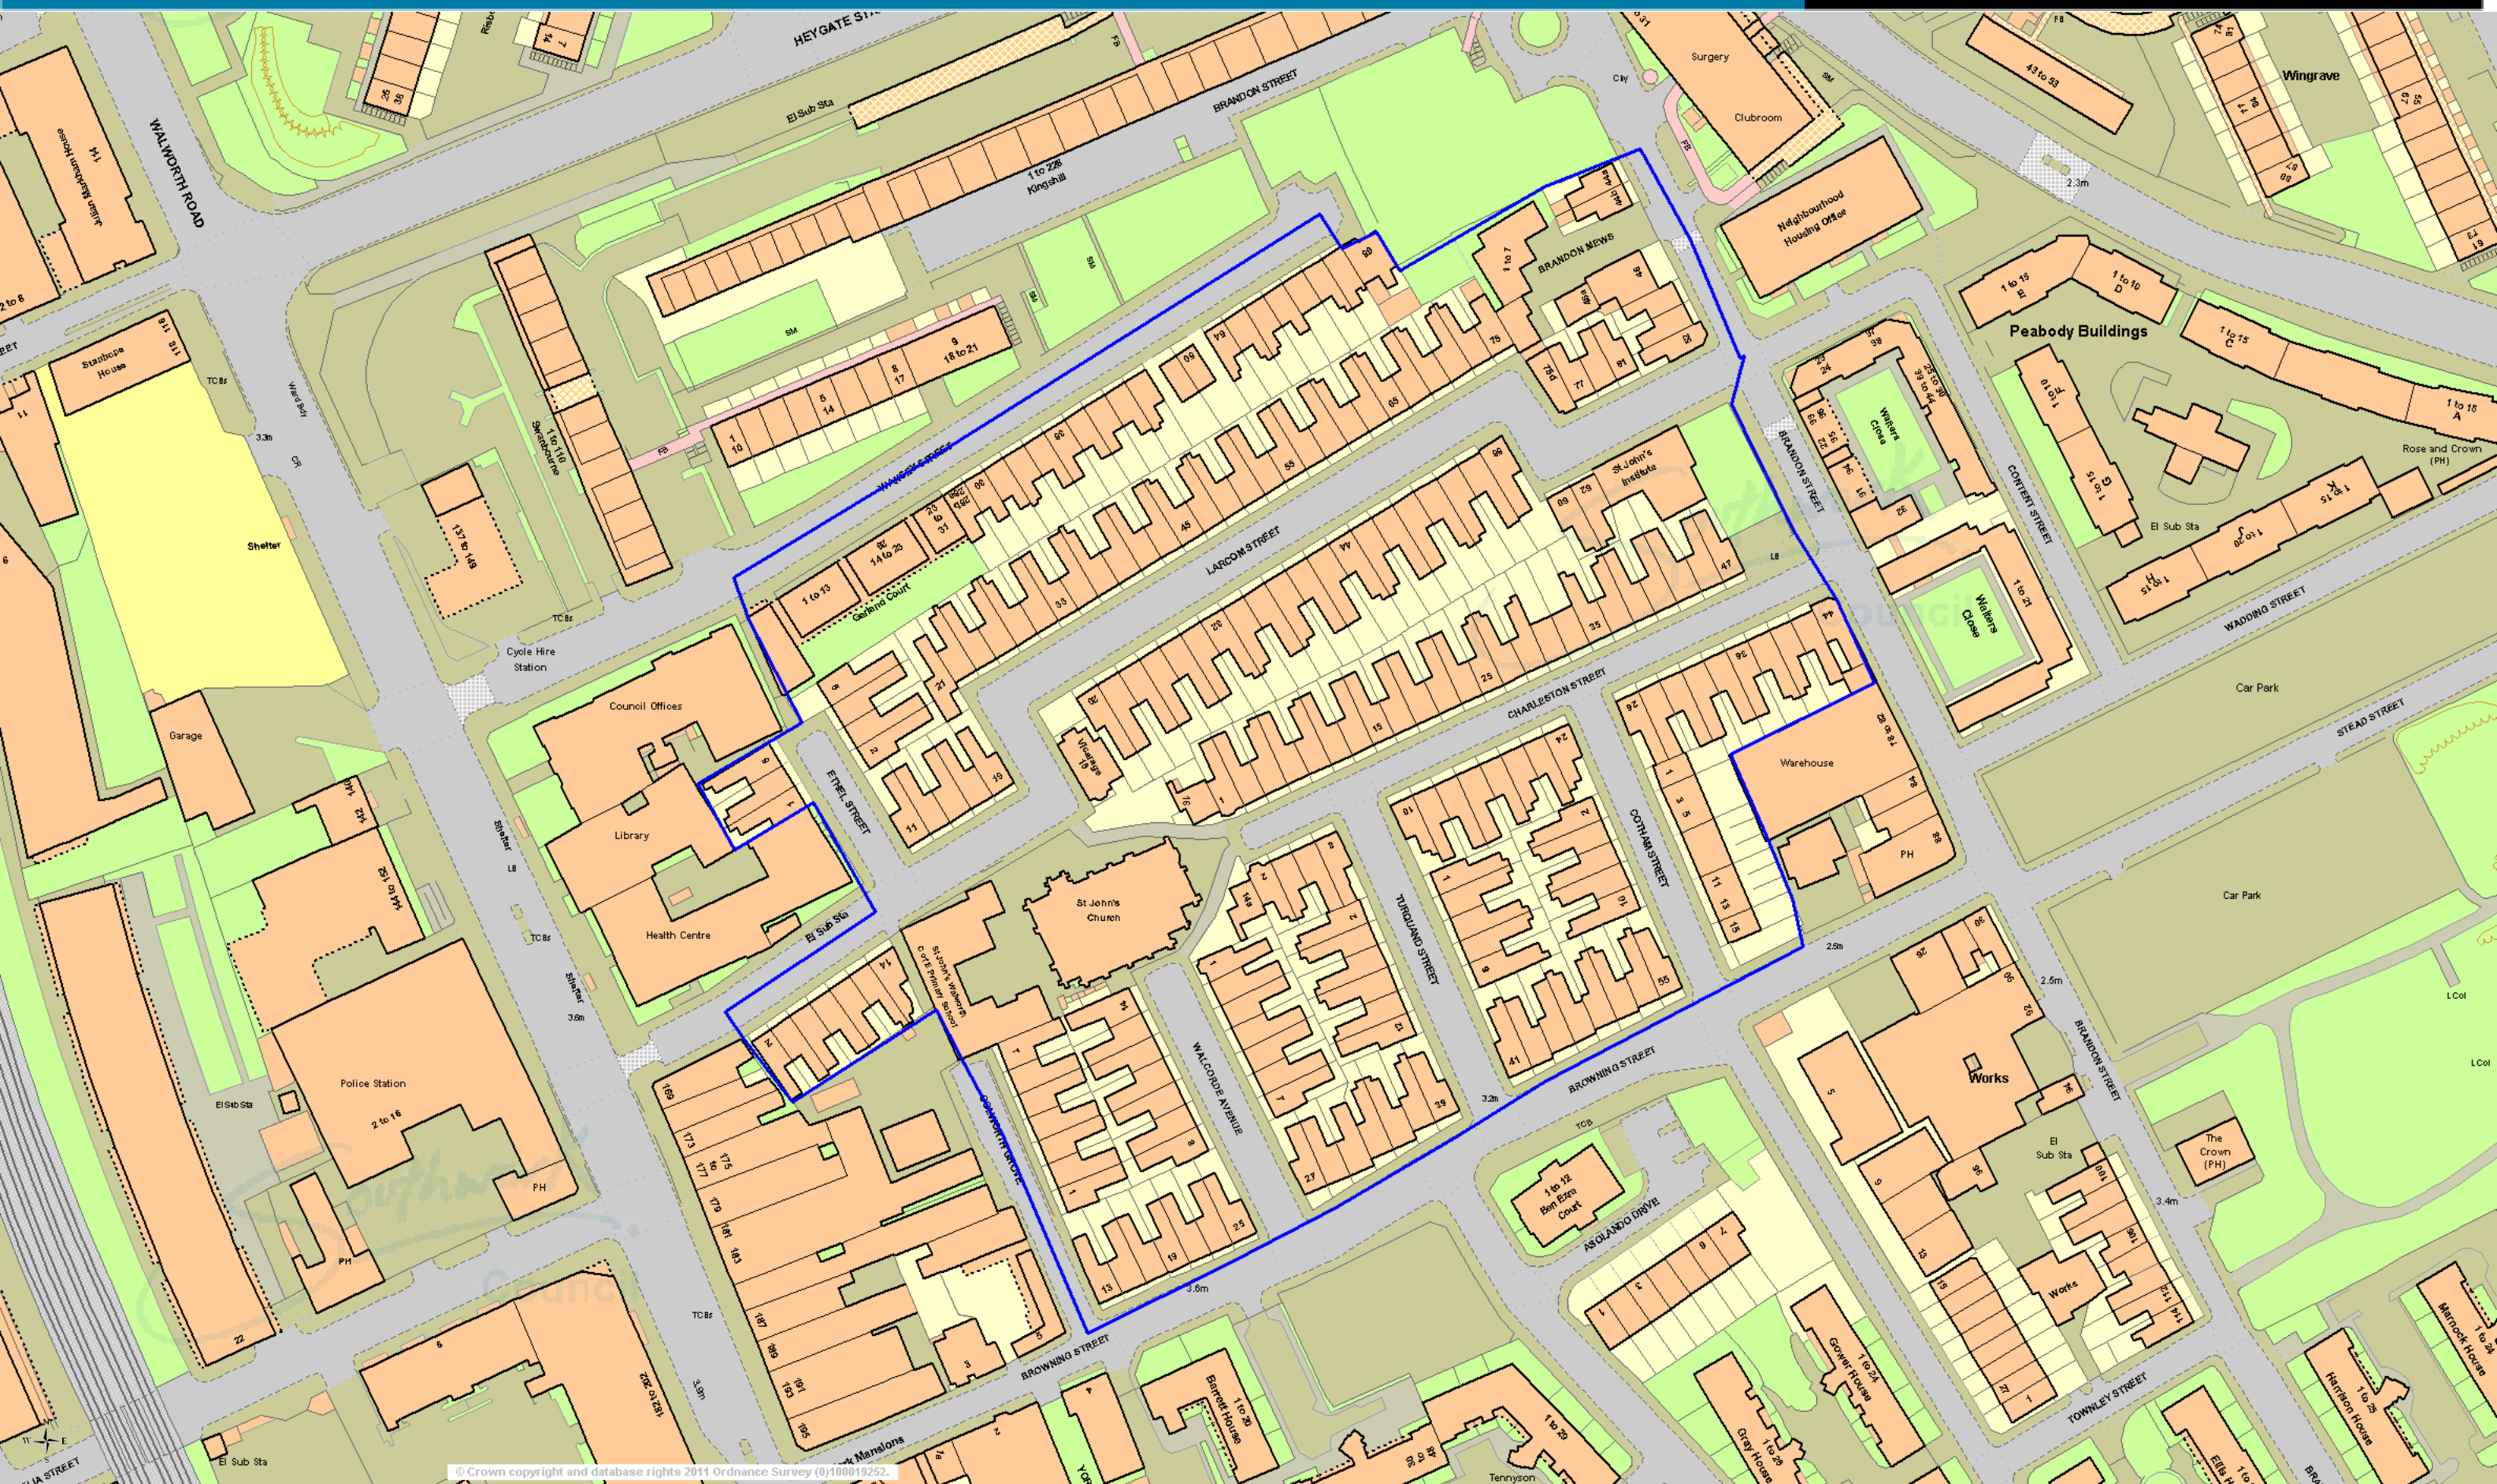

Larcom Street Conservation Area

Date 13/12/2011

© Crown copyright and database rights 2011 Ordnance Survey (0100019252)

This map is based on Ordnance Survey material with the permission of Ordnance Survey on behalf of the Controller of Her Majesty's Stationary Office © Crown copyright. Unauthorised reproduction infringes Crown copyright and may lead to production or civil proceedings. (0100019252) 2009

Scale 1/1250